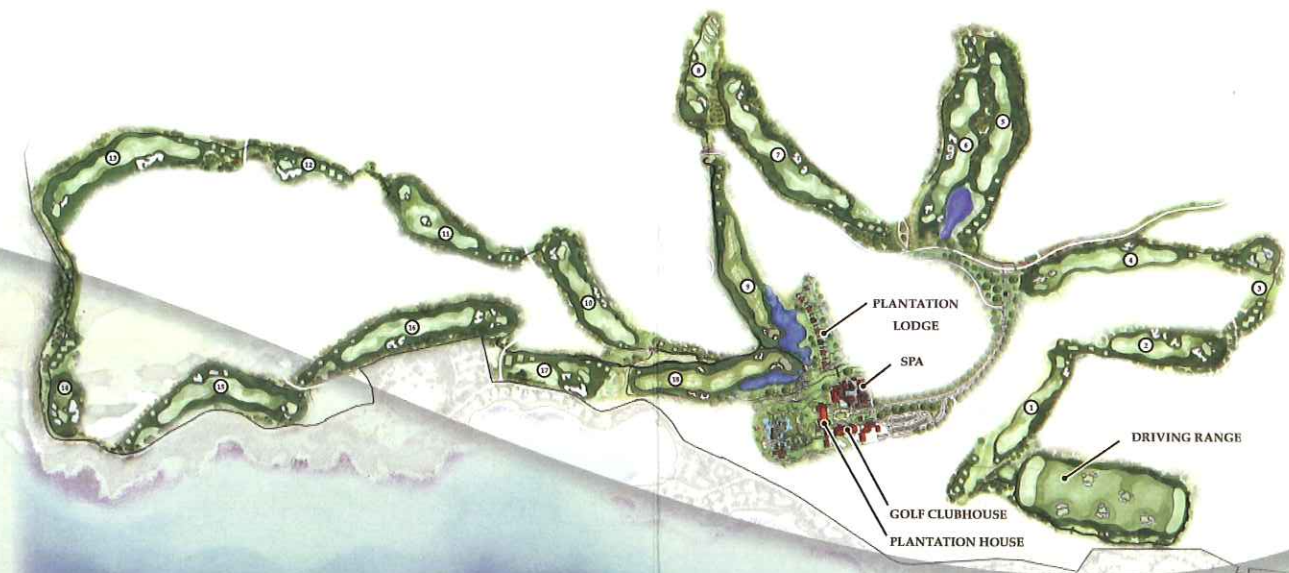

Yardages could change based upon final

KUKUI'ULA
GOLF CLUB

Kukui'ula
KAUAI'S LIVING GARDEN

A DMB and A & B Community
www.kukuiula.com/golf

GOLF COURSE VISION PLAN

Inspired by classic golf course architecture, this 216 acre Tom Weiskopf designed golf course at Kukui'ula will mold itself with the rich Hawaiian land. Not only is Tom a former British Open champion, he is also a well-respected golf course designer with more than 25 world courses bearing his name.

"The ocean views, the island backdrop and the natural beauty of a tropical island will make Kukui'ula one of the most memorable golf experiences in the Hawaiian islands," Tom Weiskopf

At 7006 total yards, the 18-hole golf course is designed with approximately 120 feet of elevation change providing breathtaking oceans views from several vantage points. Adhering to the plantation theme, golf play will move through orchards, gardens and native Hawaiian landscapes to make the experience at Kukui'ula like no other. Set on the sunny south shore of Kauai, this seashore paspalum course will be playable year round with prevailing trade winds testing on almost every hole.

TOM WEISKOPF | DESIGNED GOLF COURSE

CONCEPTUAL GOLF COURSE PLAN

Artist's rendering is for illustrative purposes only and is not to scale. Features and yardages shown are based on current development plans that remain subject to change. Kukui'ula's Golf Course and Club planned opening in 2010. See The Club's Governance Documents for complete details. © July 2007, Kukui'ula Development Company (Hawaii), LLC. All rights reserved.